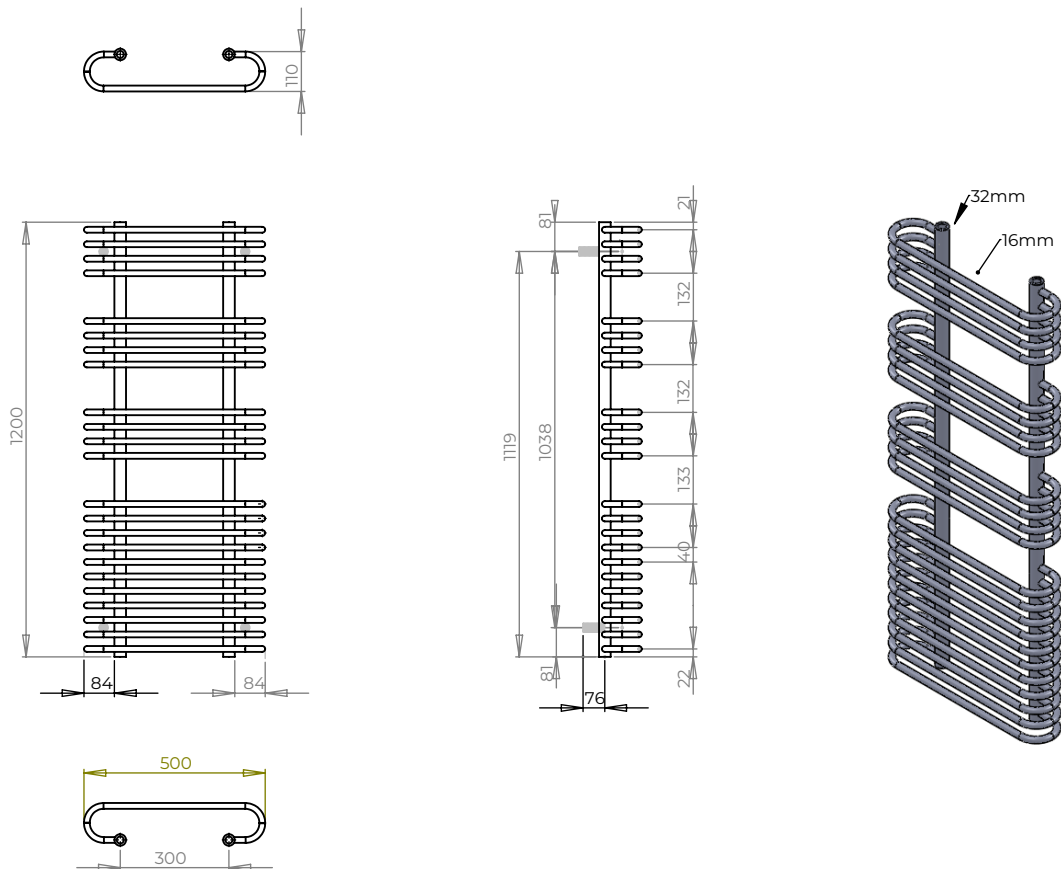

HEATED TOWEL RAIL - OAK-1

Size: 500 x 1200

Colour: Chrome

Finishing: Chrome Plated

Not compatible with our range of heating elements.

Technical drawing

Pipe Diameter (mm): 32mm
16mm

Pipe Quantity (pcs): 4+4+4+11=23